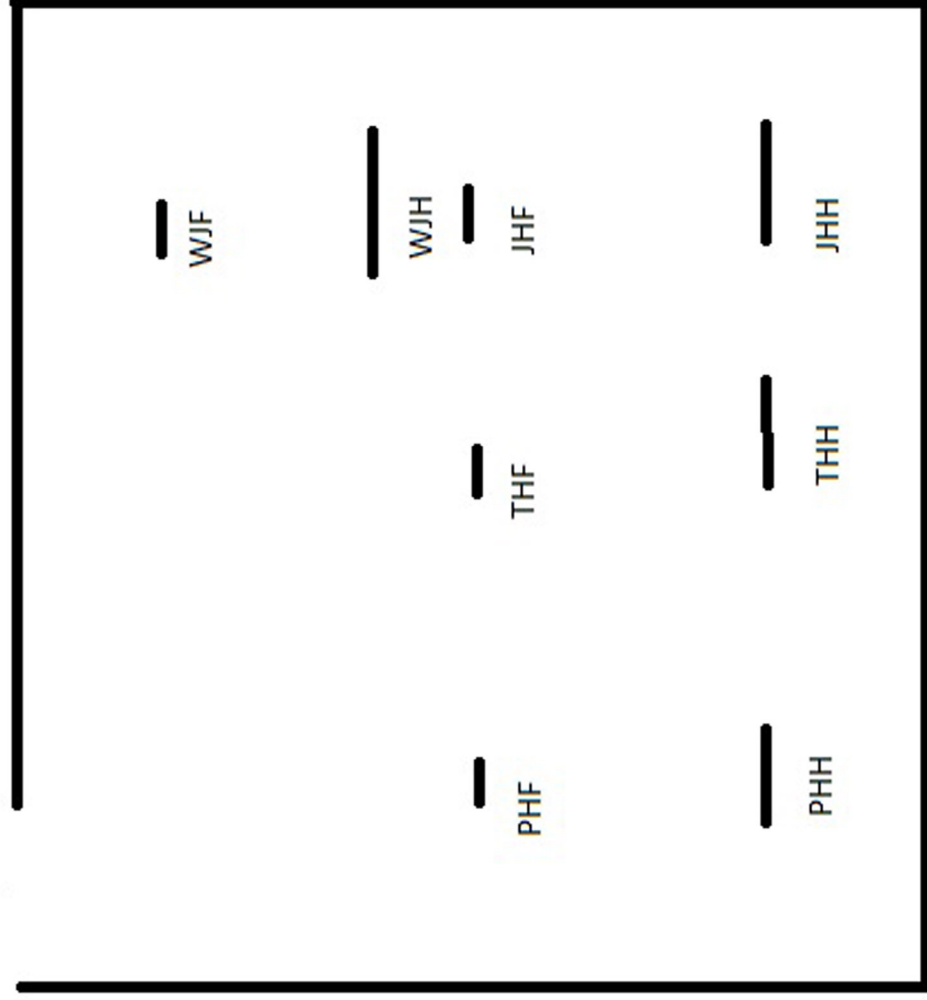

Hadley Family Cemetery

35d 49m 08.0s N; 79d 17m 15.0s W

Key

PHH - Phebe Hadley Headstone
PHF - Phebe Hadley Footstone
THH - Thomas Hadley Headstone
THF - Thomas Hadley Footstone
JHH - Jacob Hadley Headstone
JHF - Jacob Hadley Footstone
WJH - William Justice Headstone
WJF - William Justice Footstone

Side #1-4 - used in photographs to orient

Note: All footstones show engraving of initials on the side facing the headstone except William Justice's.

Note: Pacing off of Side #1 shows it to be about 27 feet in length including the entrance way.

Entrance - no gate

Side #1

Side #2

Side #4

Drawing Not to Scale

Roughly North